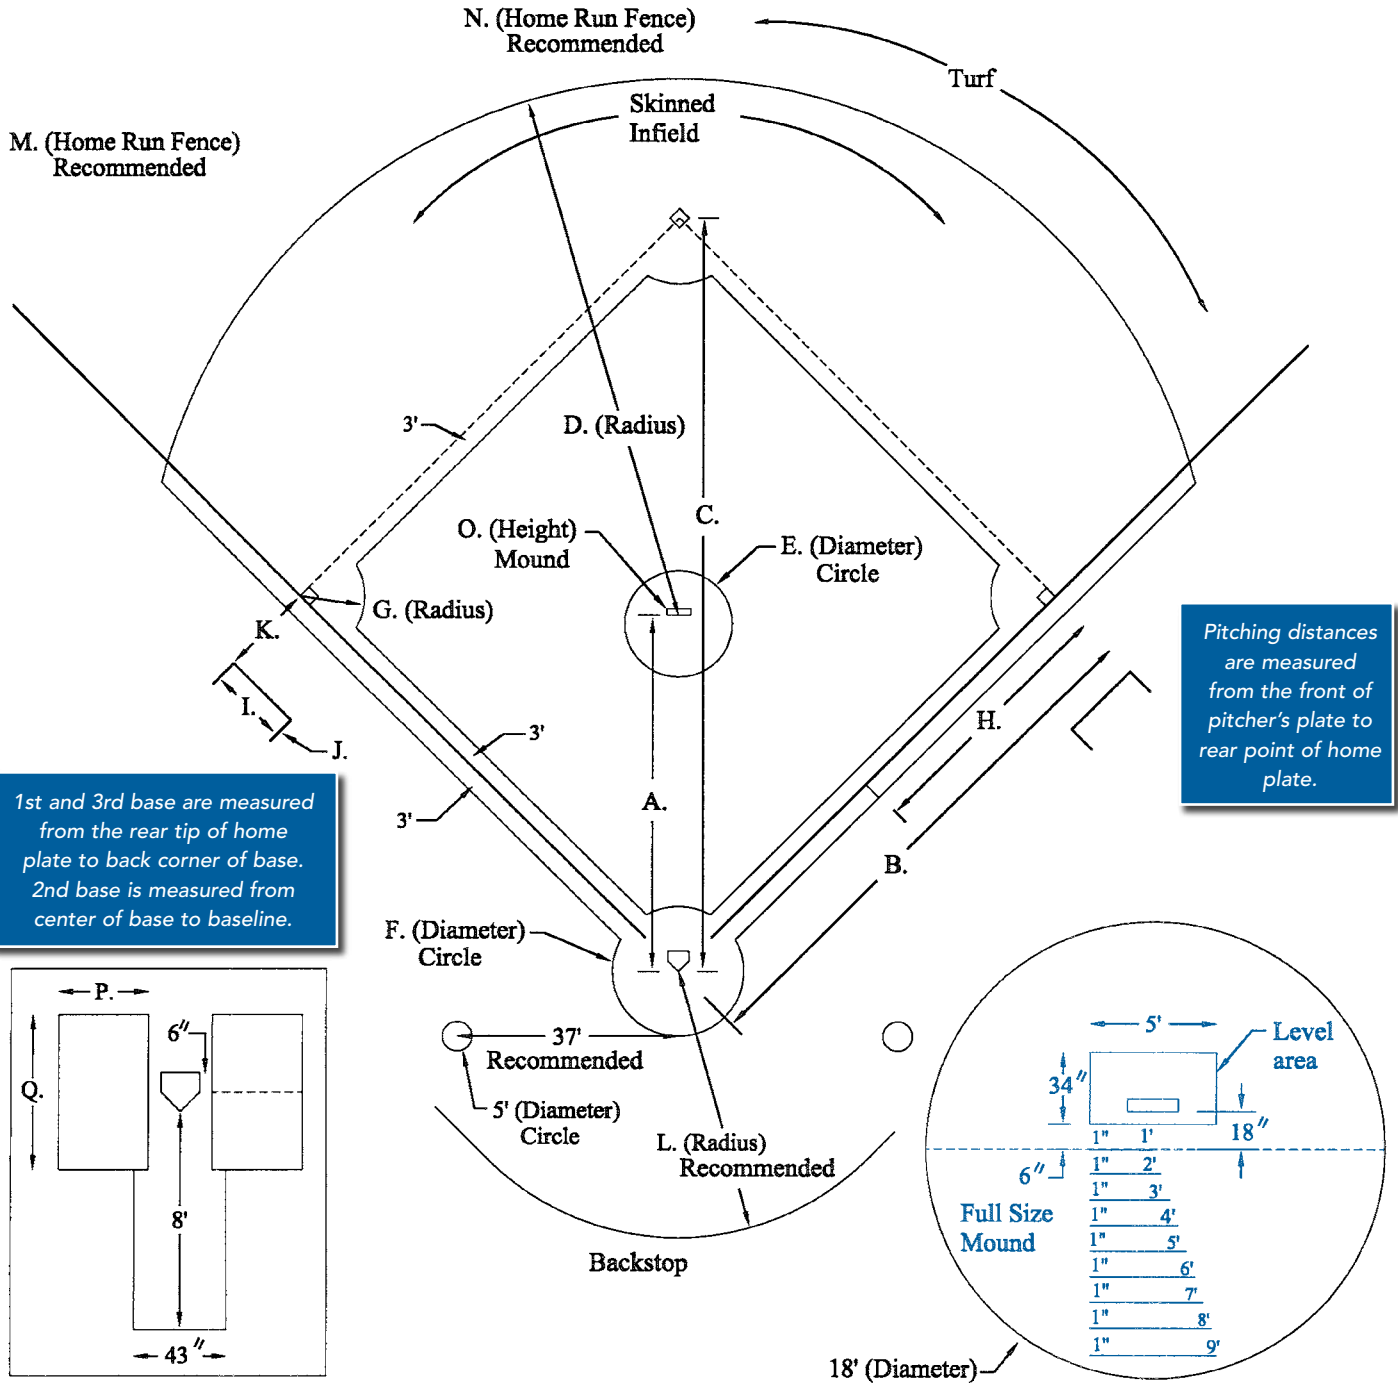

# BASEBALL MEASUREMENTS

## BASEBALL FIELD MEASUREMENTS BY GROUP

| GROUP                            | A      | B   | C       | D   | E   | F   | G   | H   | I   | J   | K   | L   | M         | N     | O   | P  | Q  |
|----------------------------------|--------|-----|---------|-----|-----|-----|-----|-----|-----|-----|-----|-----|-----------|-------|-----|----|----|
| <b>Pro, College, High School</b> | 60'-6" | 90' | 127'-3" | 95' | 18' | 26' | 13' | 45' | 20' | 10' | 15' | 60' | 320'-350' | 400'+ | 10" | 4' | 6' |
| <b>Babe Ruth</b>                 | 60'-6" | 90' | 127'-3" | 95' | 18' | 26' | 13' | 45' | 20' | 10' | 15' | 60' | 300'      | 335'  | 10" | 4' | 6' |
| <b>Colt</b>                      | 60'-6" | 90' | 127'-3" | 95' | 18' | 26' | 13' | 45' | 20' | 10' | 15' | 60' | 300'      | 350'  | 10" | 4' | 6' |
| <b>Pony</b>                      | 54'    | 80' | 113'-2" | 80' | 15' | 24' | 12' | 40' | 12' | 6'  | 12' | 40' | 250'      | 300'  | 8"  | 4' | 6' |
| <b>Bronco</b>                    | 48'    | 70' | 99'     | 65' | 12' | 22' | 11' | 35' | 12' | 6'  | 9'  | 30' | 200'      | 250'  | 6"  | 4' | 6' |
| <b>Little League</b>             | 46'    | 60' | 84'-10" | 50' | 10' | 18' | 9'  | 30' | 8'  | 4'  | 6'  | 25' | 200'      | 200'  | 6"  | 3' | 6' |
| <b>Mustang</b>                   | 44'    | 60' | 84'-10" | 50' | 9'  | 20' | 10' | 30' | 8'  | 4'  | 6'  | 20' | 175'      | 225'  | 4"  | 4' | 6' |
| <b>Pinto</b>                     | 38'    | 50' | 70'-8"  | 50' | 9'  | 20' | 9'  | 25' | 8'  | 4'  | 6'  | 20' | 150'      | 200'  | 4"  | 4' | 6' |